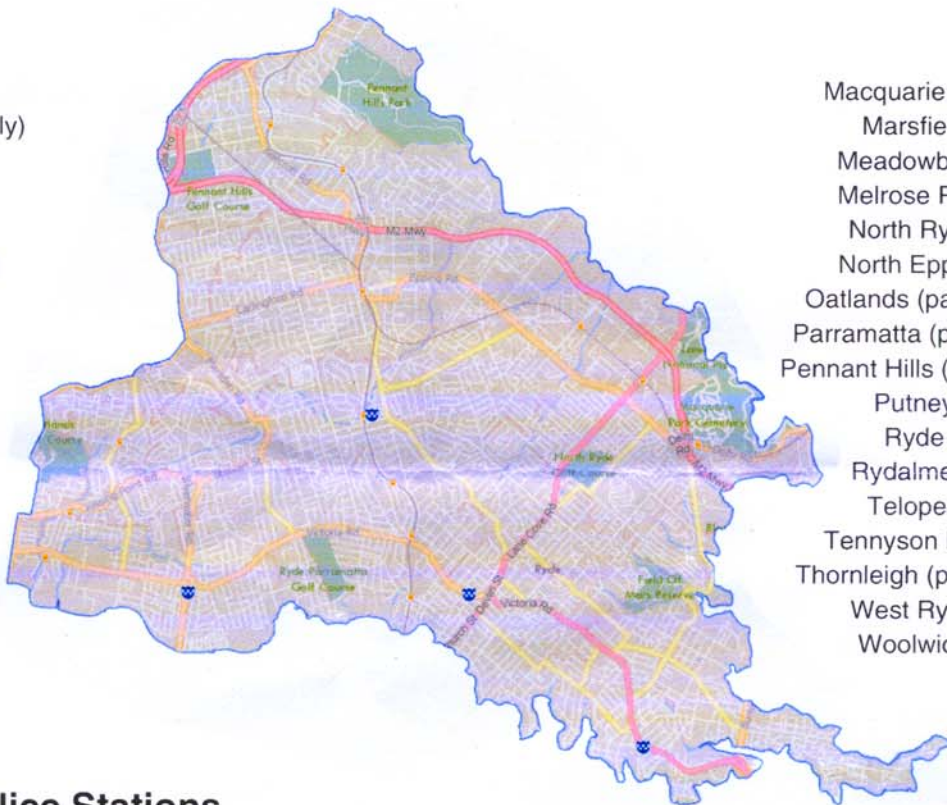

NSW Police Force

RYDE POLICE AREA COMMAND

Beecroft
Carlingford (partially)
Cheltenham
Denistone
Denistone East
Denistone West
Dundas
Dundas Valley
East Ryde
Eastwood
Epping
Ermington
Gladesville
Hunters Hill
Huntleys Cove
Huntleys Point
Henley

Macquarie Park
Marsfield
Meadowbank
Melrose Park
North Ryde
North Epping
Oatlands (partially)
Parramatta (partially)
Pennant Hills (partially)
Putney
Ryde
Rydalmere
Telopea
Tennyson Point
Thornleigh (partially)
West Ryde
Woolwich

Police Stations

Eastwood Police Station

3 Ethel St, Eastwood NSW 2122

Tel: 9858 9299

Ermington Police Station

18 Lister Ave, Ermington NSW 2115

Tel: 9898 8299

Gladesville Police Station

8 Victoria Rd, Gladesville NSW 2111

Tel: 9879 9699

Ryde Police Station

810 Victoria Rd, Ryde NSW 2112

Tel: 9808 7401

 fb.com/RydePAC 

 Save the app that could save your life. Download the Emergency+ app 

 **Triple Zero (000)**
For emergencies or life threatening situations.